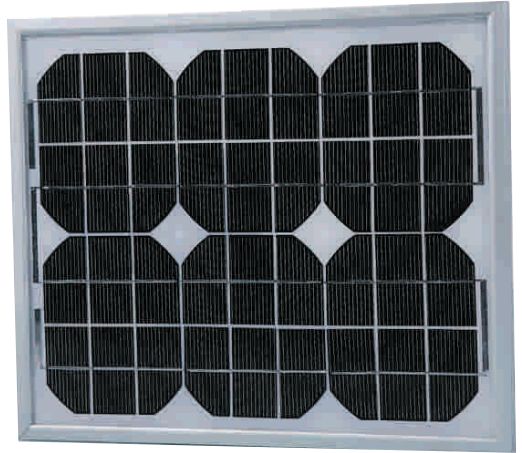

BETTA. FOUR

**Betta
Four**

**4 x 1Watt
LED Lights**

**1 x
Control
box with
10Ah 6 Volt
Lead Crystal Battery**

**1 x 10Watt
Solar Panel**

**1 x Cell Charger
and Connectors**

**Cables, Brackets
& Fasteners
Included**

Betta.Four is used for off grid housing, informal housing, farming communities & outdoor recreation as well as back up lighting for domestic and commercial use.

BETTA. FOUR

PRODUCT FEATURES

- SUITABLE FOR 4 STANDARD ROOMS OR A COMBINED AREA OF APPROX. 36M²
- CHARGES MOST BRANDS OF MOBILE PHONES
- EASY TO INSTALL WITH COMPLETE DIAGRAMS AND INSTRUCTIONS
- DIFFERENT COLORS FOR WIRING PLUGS TO MATCH WIRES FOR CELL PHONE, SOLAR AND LIGHT
- LIGHT WEIGHT AND COMPACT
- LOW MAINTENANCE
- 4 LIGHTS WITH CONTROLLER BATTERY AND SOLAR PANEL
- 16 HOURS CONTINUOUS LIGHTING TIME STORED IN BATTERY
- REPLENISHES 1 DAYS USAGE IN 2.2 FULL SUN HOURS (+- HALF DAY SUNSHINE)
- LEAD CRYSTAL BATTERY 7 - 10 YEAR'S BATTERY LIFE EXPECTANCY
- 15 LUX LIGHT BRIGHTNESS (1WATT ENERGY SAVING BULBS)
- DESIGNED TO BE USED FOR 5 HOURS EVERY NIGHT

PRODUCT INCLUDES:

- 1 X 10 WATT SOLAR PANEL
- 1 X CONTROLLER WITH BUILT-IN CELL PHONE CHARGER WITH CONNECTORS FOR PHONES
- 1 X 10AMPHR 6VOLT LEAD CRYSTAL BATTERY INSTALLED IN CONTROLLER
- 4 X LED LIGHT WITH WIRING AND SWITCHES
- DIY KIT INCLUDES ALL FASTENERS AND A PROPER MOUNTING BRACKET FOR THE SOLAR PANEL